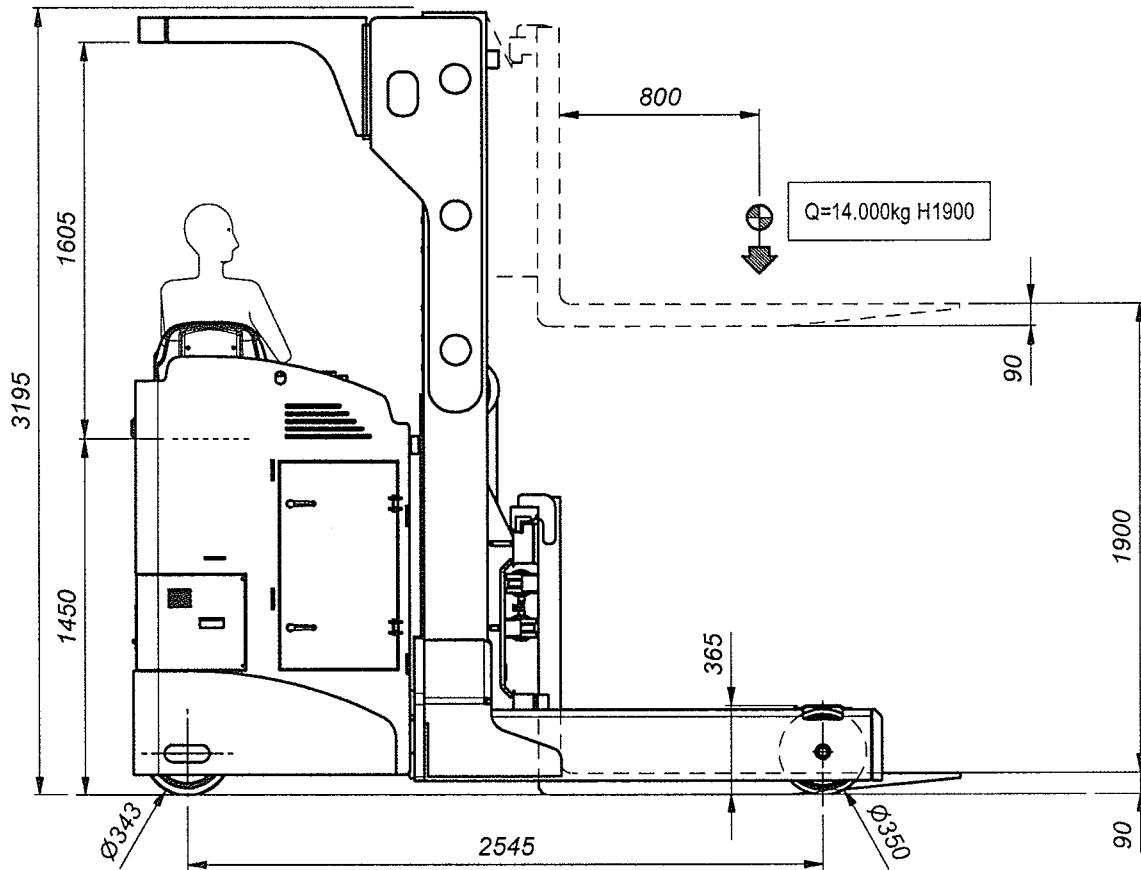

ELFO 15T

Tolleranza generale +/- 10mm
General tolerance level +/- 10mm

* Fork positioner : from 550 to 1350

** Side shift : with forks opened 950 = ±200mm
with forks opened 550 = 0 mm
with forks opened 1350 = 0 mm

ELFO 15T