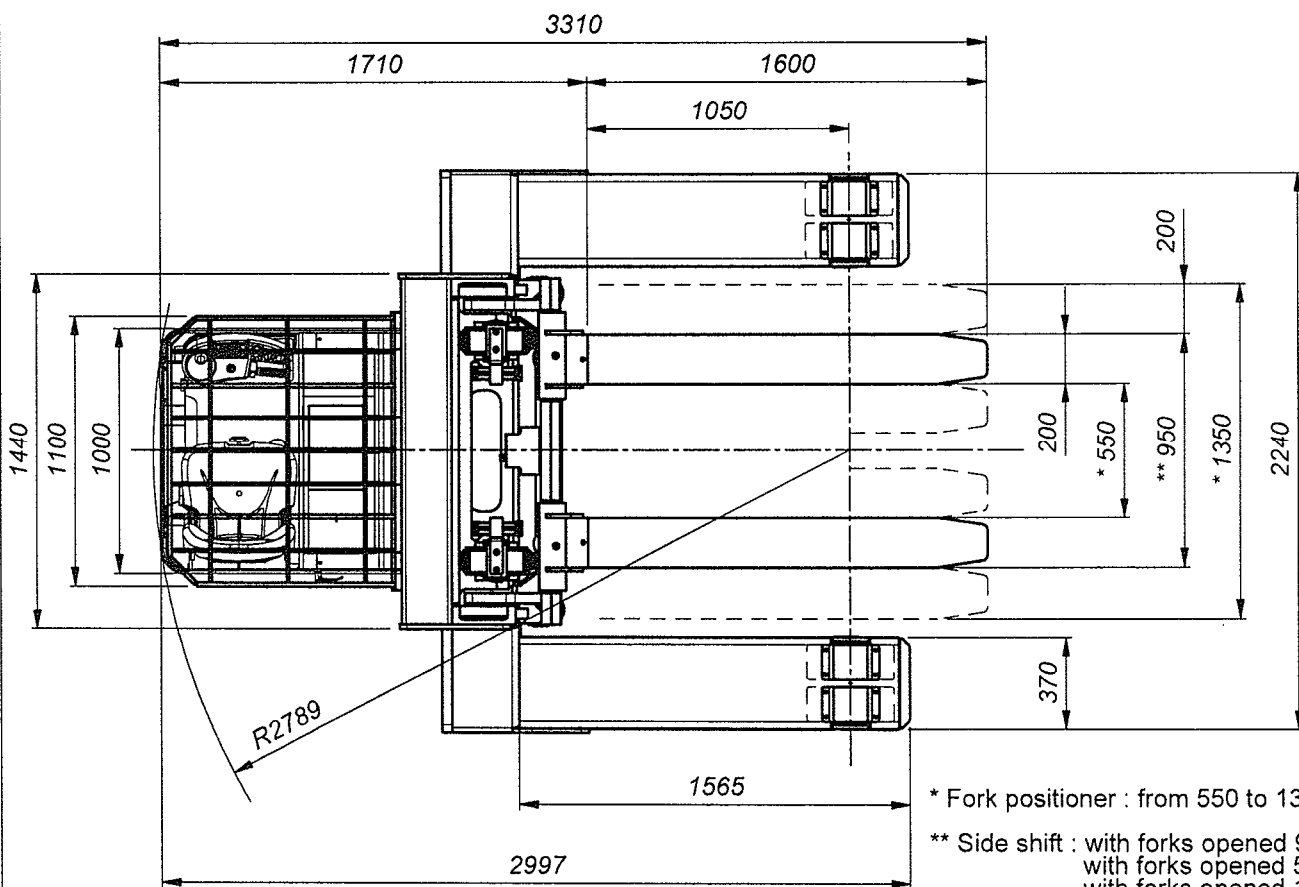

ELFO 15T

Tolleranza generale +/- 10mm
General tolerance level +/- 10mm

* Fork positioner : from 550 to 1350

** Side shift : with forks opened 950 = ±200mm
with forks opened 550 = 0 mm
with forks opened 1350 = 0 mm

ELFO 15T